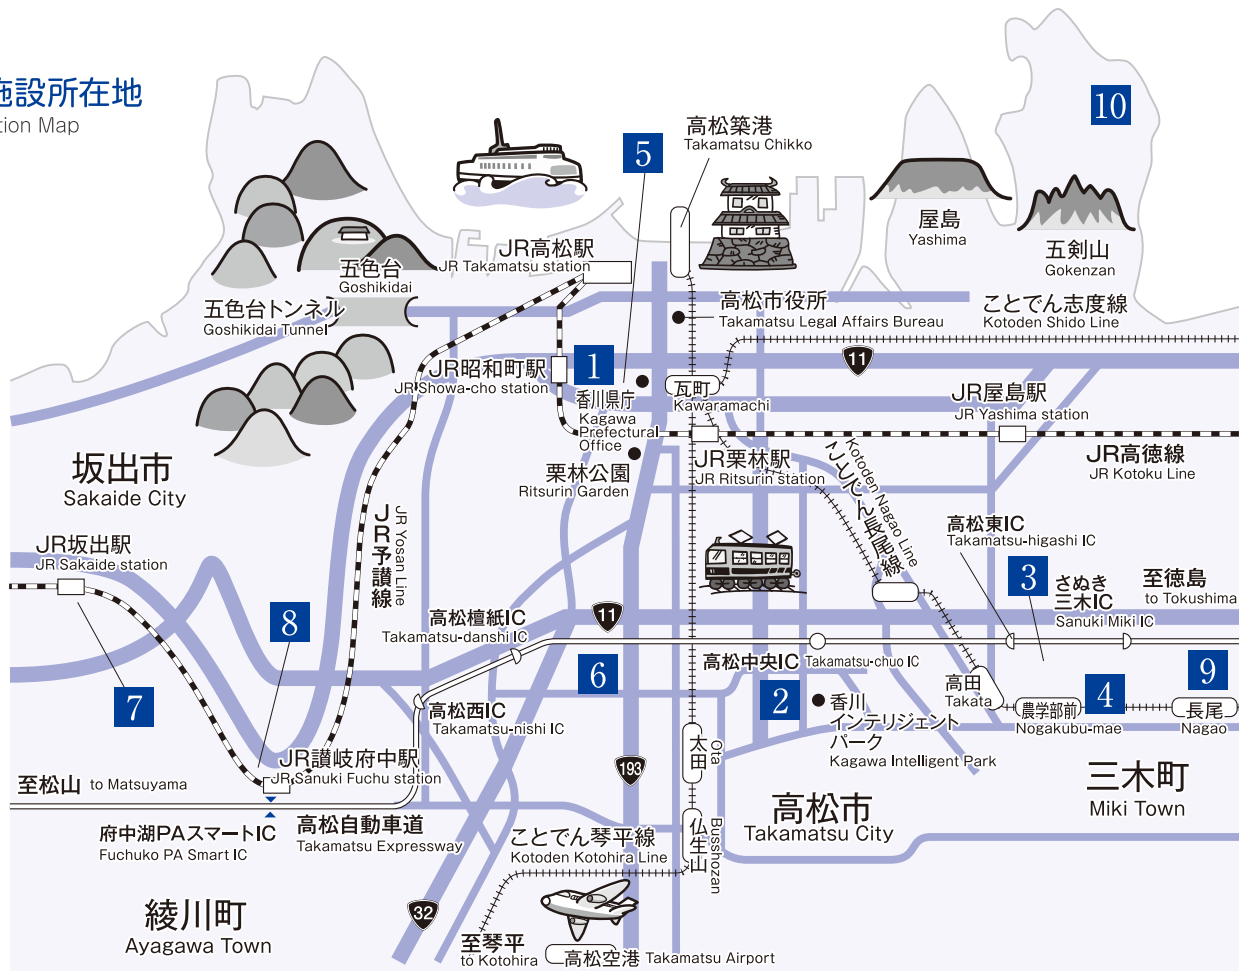

各施設所在地

Location Map

1 幸町キャンパス Saiwai-cho Campus

教育学部/法学部/経済学部/地域マネジメント研究科/創造工学部
Education/Law/Economics/Graduate School of Management/Engineering and Design

JR高松駅から

- JR高徳線「昭和町駅」下車。徒歩5分
- ことでんバス【11】下笠居線(昭和町経由)で「幸町」下車。徒歩2~3分
- ことでんバス【13】下笠居線(宮脇町経由)または【15】香西線(宮脇町経由)で「宮脇町」下車。徒歩2~3分
- ことでんバス(まちなかループバス)で「香川大学教育学部前」または「香川大学法学部・経済学部前」下車。徒歩1分
- 車で約10分

高速道路から

- 東方面よりお越しの場合…高松中央IC(高松道)から車で約20分
- 西方面よりお越しの場合…高松西IC(高松道)から車で約20分

From JR Takamatsu station

- Take JR Kotoku Line and get off at Showa-cho station, and then 5 minutes walk to the campus.
- Take Kotoden Bus No.11 Shimokasai Line (via Showa-cho) and get off at Saiwai-cho bus stop, and then 2-3 minutes walk to the campus
- Take Kotoden Bus No.13 Shimokasai Line (via Miyawaki-cho) or No.15 Kouzai Line (via Miyawaki-cho) and get off at Miyawaki-cho bus stop, and then 2-3 minutes walk.
- Take Kotoden Bus (Machinaka Loop Bus) and get off at Kagawa Daigaku Kyuikugakubu-mae bus stop or Kagawa Daigaku Hogakubu-Keizaigakubu-mae bus stop, and then 1 minute walk to the campus.
- Approximately 10 minutes by car.

From the express way

- From the east: Approximately 20 minutes from Takamatsu-chuo Interchange at Takamatsu Highway
- From the west: Approximately 20 minutes from Takamatsu-nishi Interchange at Takamatsu Highway

From the express way

- From the east: Approximately 10 minutes from Sanuki Miki Interchange at Takamatsu Highway
- From the west: Approximately 5 minutes from Takamatsu-higashi Interchange at Takamatsu Highway